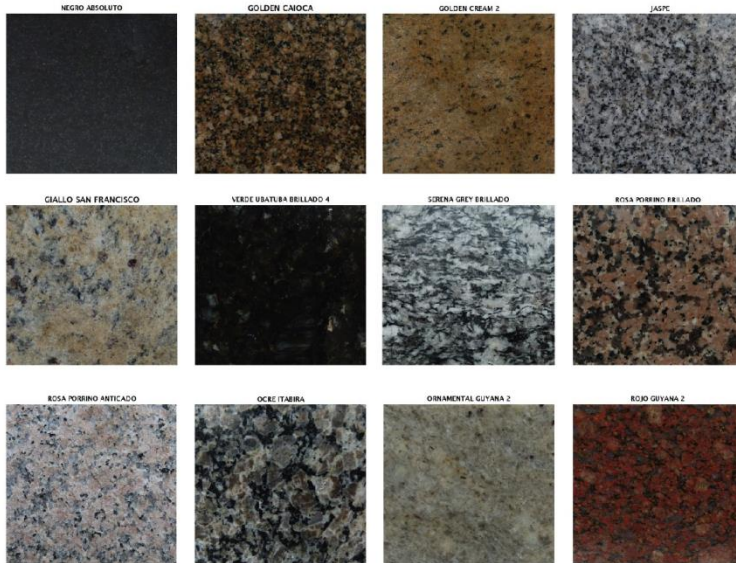

# Granitos

Granitos Marmol Limestone Quartztone Pizarra Piedras

57 320 2162302  
1 - 305 6003426

57 320 2162302

www.sfcompanies.com  
info@sfcompanies.com

 /sfcompanies

 Colombia - USA- Canada