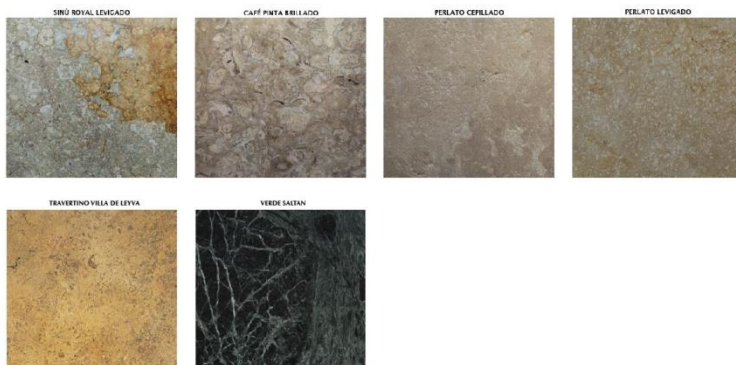

Mármoles

Granitos Marmol Limestone Quartztone Pizarra Piedras